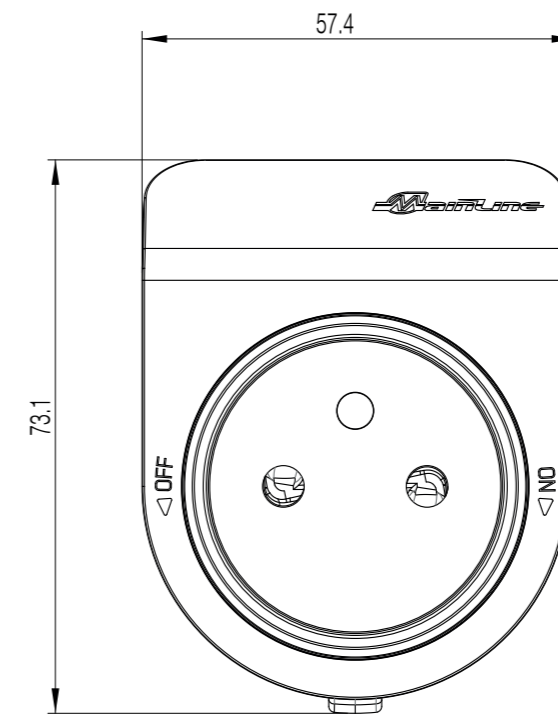

FRONT VIEW

ALL DIMENSIONS IN MILLIMETRES
DO NOT SCALE