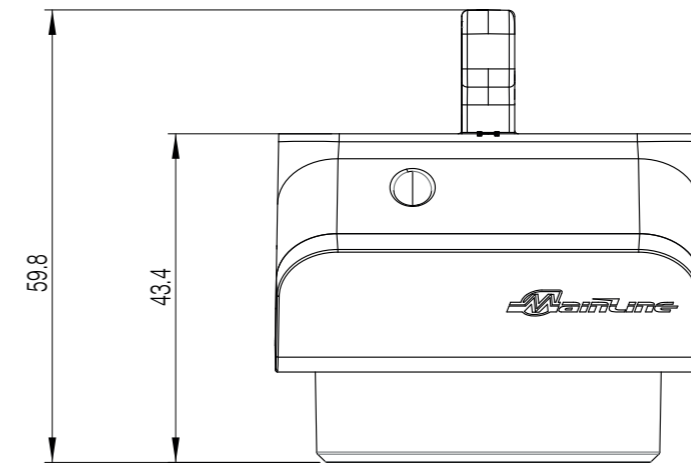

MLP4

FRENCH SOCKET

TOP VIEW

ALL DIMENSIONS IN MILLIMETRES
DO NOT SCALE