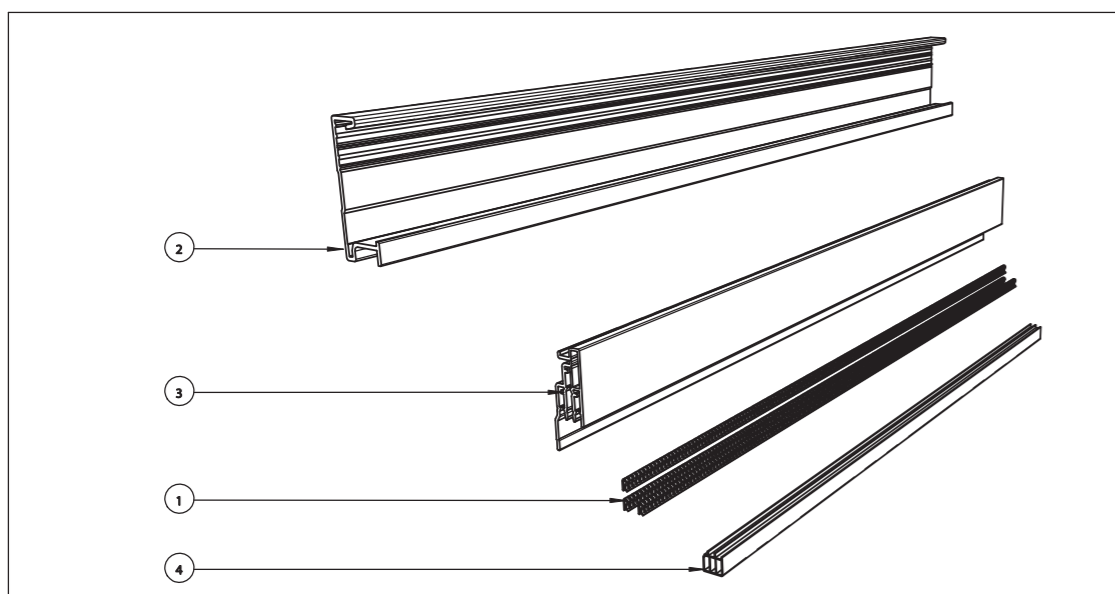

EXPLODED VIEW

ITEM NO.	PART	QTY.
1	Copper Conductor	3
2	Base	1
3	Front Cover	1
4	Shipping Insert	1

ALL DIMENSIONS IN MILLIMETRES
DO NOT SCALE