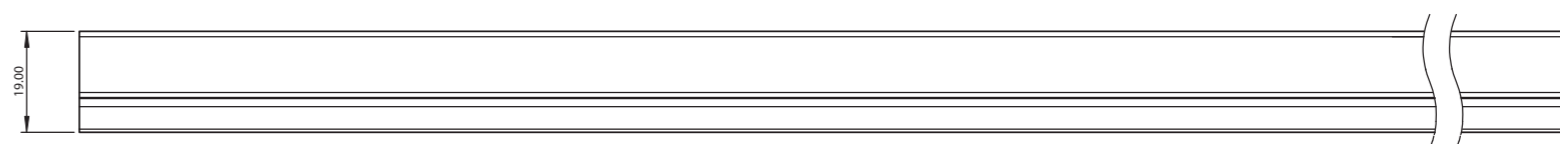

MLPT

MAINLINE POWERTRACK

TOP VIEW

ITEM NO.	PART	QTY.
1	Copper Conductor	3
2	Base	1
3	Front Cover	1
4	Shipping Insert	1

ALL DIMENSIONS IN MILLIMETRES
DO NOT SCALE