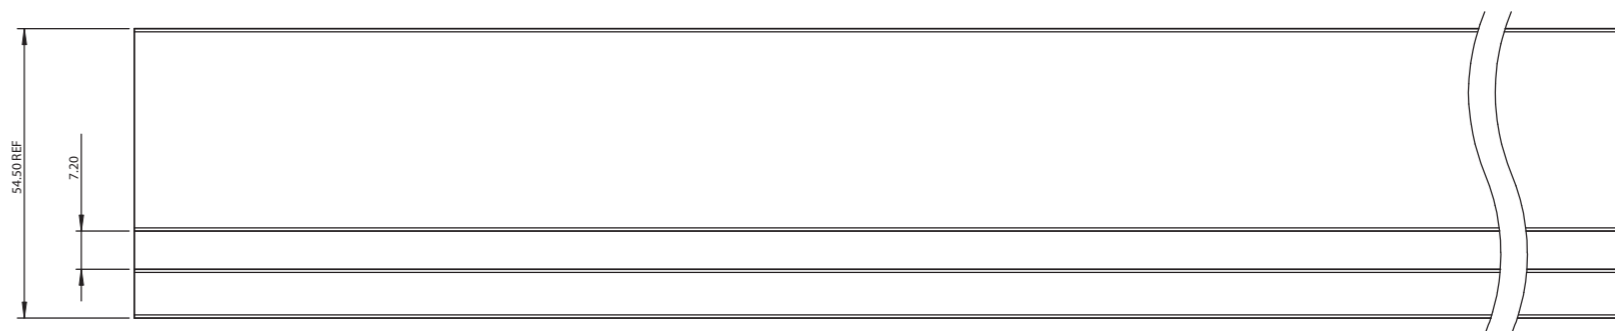

MLPT

MAINLINE POWERTRACK

FRONT VIEW

ITEM NO.	PART	QTY.
1	Copper Conductor	3
2	Base	1
3	Front Cover	1
4	Shipping Insert	1

ALL DIMENSIONS IN MILLIMETRES
DO NOT SCALE