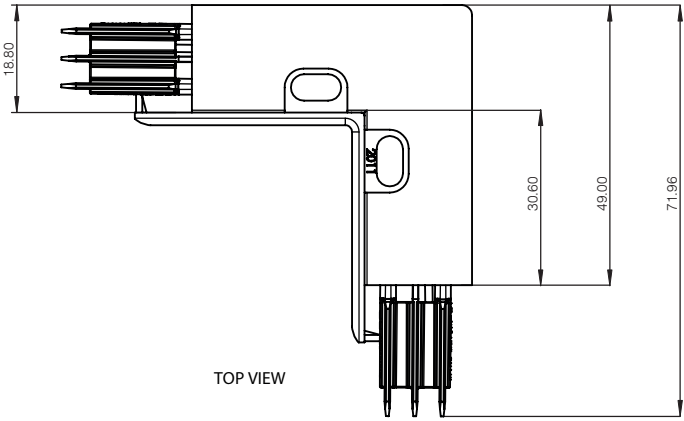

MLICJ

INTERNAL CORNER

TOP VIEW

ITEM NO.	PART	QTY.
1	Back Plate	1
2	Front Cover	1
3	Retaining Pin	2
4	Corner Joiner	1

ALL DIMENSIONS IN MILLIMETRES
DO NOT SCALE